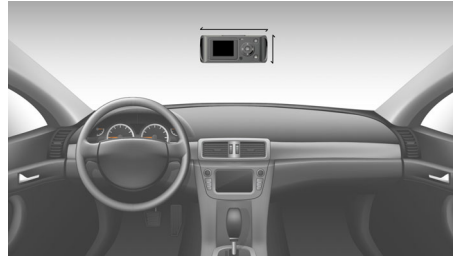

Seamless loop recording

Seamless loop recording for fuss-free & continuous captures

High dynamic range (HDR) CMOS

High dynamic range (HDR) CMOS for clear images in low light

Clever design

Clever design that is perfect for limited windshield space