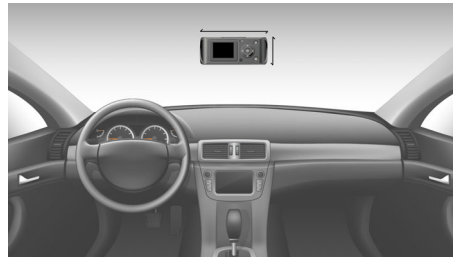

Enjoy peace of mind

- Secure record with write protection of recent captures

Design that suits your car

- Clever design that is perfect for limited windshield space
- 1.5" LCD for view-finding and intuitive control

PHILIPS

Highlights

Full HD 1080p 30fps recording

Full HD 1080p 30fps recording for the most details possible

Seamless loop recording

Seamless loop recording for fuss-free & continuous captures

High dynamic range (HDR) CMOS

High dynamic range (HDR) CMOS for clear images in low light

Secure Record

Secure record with write protection of recent captures

Clever design

Clever design that is perfect for limited windshield space

1.5" LCD for view-finding